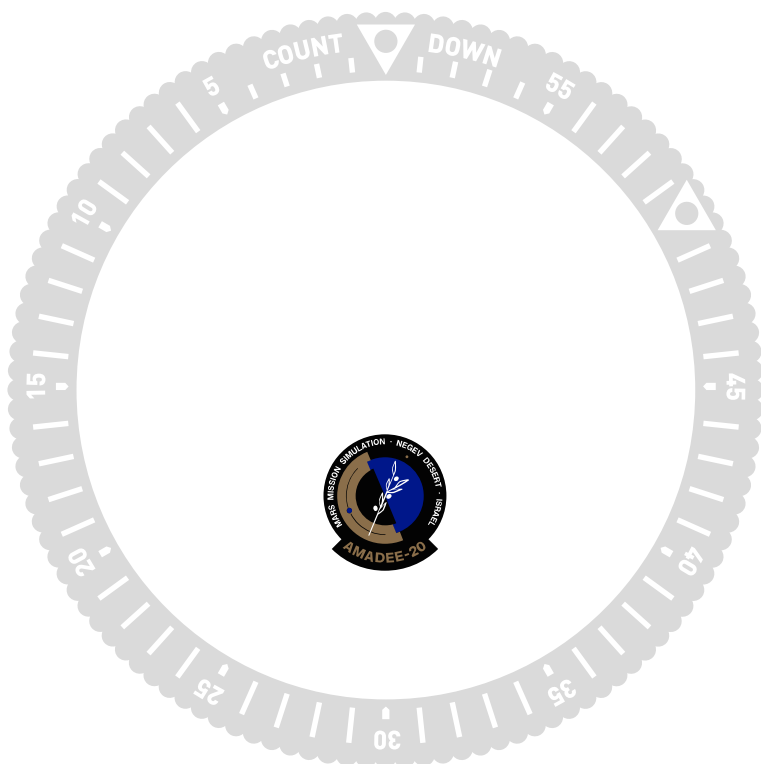

OFFICIAL COSMONAUTS

AMADEE-20

THIS IS NOT A MOON WATCH. IT IS THE SPACE WATCH.

TOOL WATCH. REDEFINED.

A Tool Watch is more than useful features in a scratch-resistant case. It is about connecting team, spirit and purpose.

AMADEE-20 has been built to support earthlings on their way to Mars. It is a piece of human history.

Created in partnership with the Austrian Space Forum, the Fortis AMADEE-20 supports the analog astronauts on their mission in the desert of Israel and in the Mission Support Center in Innsbruck.